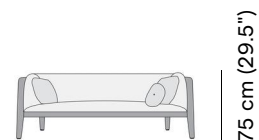

Matthew Townsend

Suggested colour combinations

CW MOON WHITE 1

TC CHINCHILLA GREY 1

TC ARUBA 1

Technical drawing

75 cm (29.5")

189 cm (74.4")

75 cm (29.5")

87 cm
(34.3")

87 cm (34.3")

189 cm (74.4")

Maintenance

To maintain and protect your Manutti pieces, we've developed a series of products that will guarantee their extended lifespan and your carefree enjoyment for many years to come.